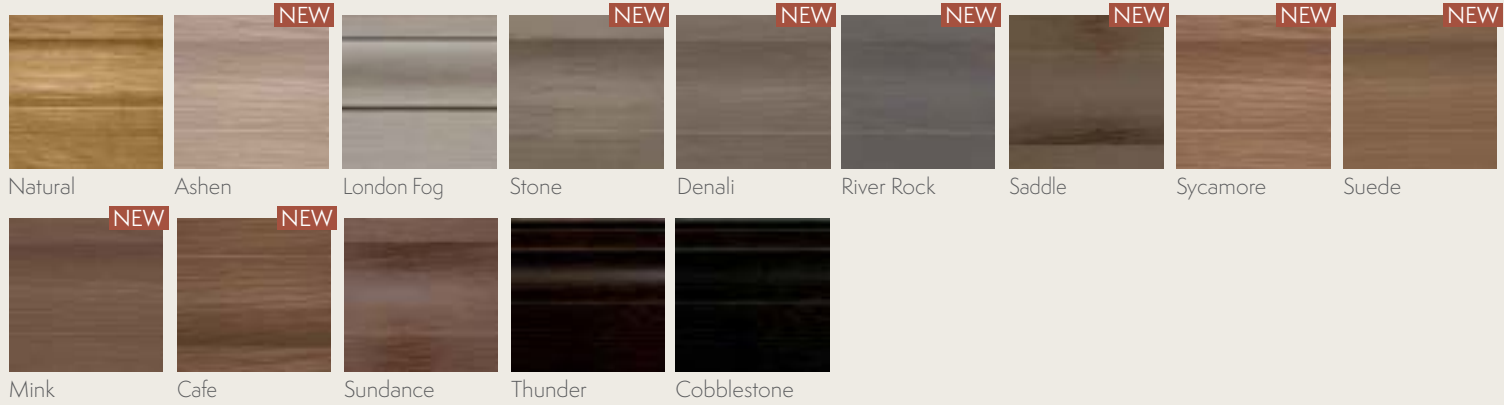

WALNUT

Walnut is a very warm species with colors that vary from light to dark chocolate brown with an occasional purplish cast and darker streaks. The wood develops a rich patina that grows more lustrous with age.

QUARTER SAWN & RIFT WHITE OAK

White Oak is generally light in color and the heartwood varies between light and dark brown. The grain is mainly straight with medium to coarse texture. Quarter Sawn shows the most figure with growth rings at a 60° to 90° angle. Rift shows less figure with growth rings at a 30° to 60° angle.

Not all species are available in all door styles. Check with your Executive Cabinetry dealer for availability.

MAPLE STAINS

WALNUT STAINS

WHITE OAK STAINS

CHERRY STAINS

ALDER STAINS

PAINT COLORS

GLAZE & ACCENT OPTIONS

SOLID COLOR OPTIONS

*Blanco

Cashmere
(SuperMatte Only)

*Basalto

*Anthracita

*Black

**Available in Gloss and SuperMatte*

HIGH GLOSS PATTERN OPTIONS