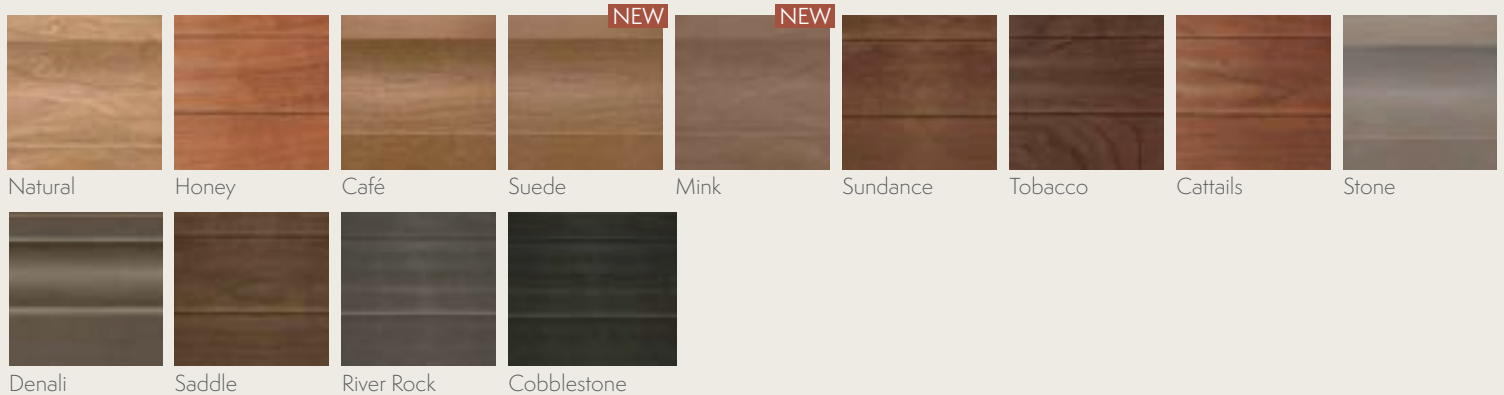

QUARTER SAWN & RIFT WHITE OAK

White Oak is generally light in color and the heartwood varies between light and dark brown. The grain is mainly straight with medium to coarse texture. Quarter Sawn shows the most figure with growth rings at a 60° to 90° angle. Rift shows less figure with growth rings at a 30° to 60° angle.

Not all species are available in all door styles. Check with your Executive Cabinetry dealer for availability.

MAPLE STAINS

WALNUT STAINS

WHITE OAK STAINS

CHERRY STAINS

ALDER STAINS

PAINT COLORS

GLAZE & ACCENT OPTIONS

Aluminum Doors

ALUMINUM TAKES STYLE TO ANOTHER LEVEL

Aluminum framed doors offer a modern way to invoke dimension and luster in your design. With an array of color and glass options, you can embrace the distinctive style of mixed materials that complement a sleek design style.

SOLID COLOR OPTIONS

*Blanco

Cashmere
(SuperMatte Only)

*Basalto

*Anthracita

*Black

**Available in Gloss and SuperMatte*

HIGH GLOSS PATTERN OPTIONS