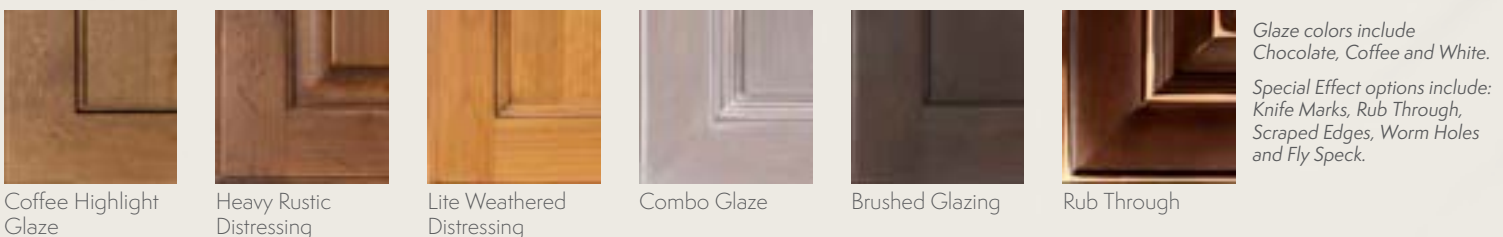

Not all species are available in all door styles. Check with your Executive Cabinetry dealer for availability.

MAPLE STAINS

WALNUT STAINS

WHITE OAK STAINS

CHERRY STAINS

ALDER STAINS

PAINT COLORS

GLAZE & ACCENT OPTIONS