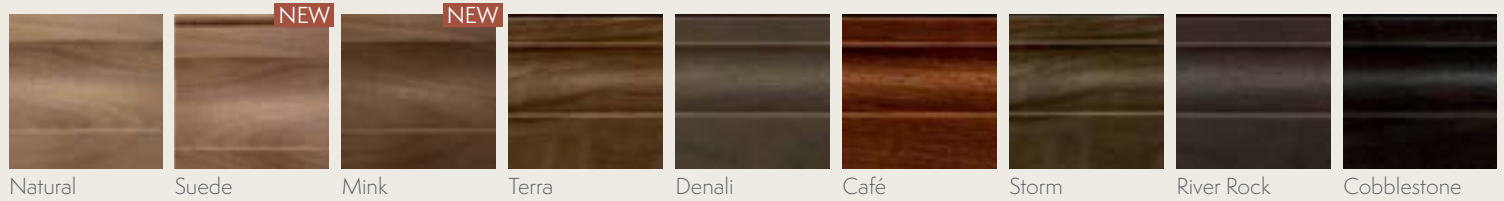

WALNUT

Walnut is a very warm species with colors that vary from light to dark chocolate brown with an occasional purplish cast and darker streaks. The wood develops a rich patina that grows more lustrous with age.

QUARTER SAWN & RIFT WHITE OAK

White Oak is generally light in color and the heartwood varies between light and dark brown. The grain is mainly straight with medium to coarse texture. Quarter Sawn shows the most figure with growth rings at a 60° to 90° angle. Rift shows less figure with growth rings at a 30° to 60° angle.

Not all species are available in all door styles. Check with your Executive Cabinetry dealer for availability.

MAPLE STAINS

WALNUT STAINS

WHITE OAK STAINS

CHERRY STAINS

ALDER STAINS

PAINT COLORS

GLAZE & ACCENT OPTIONS