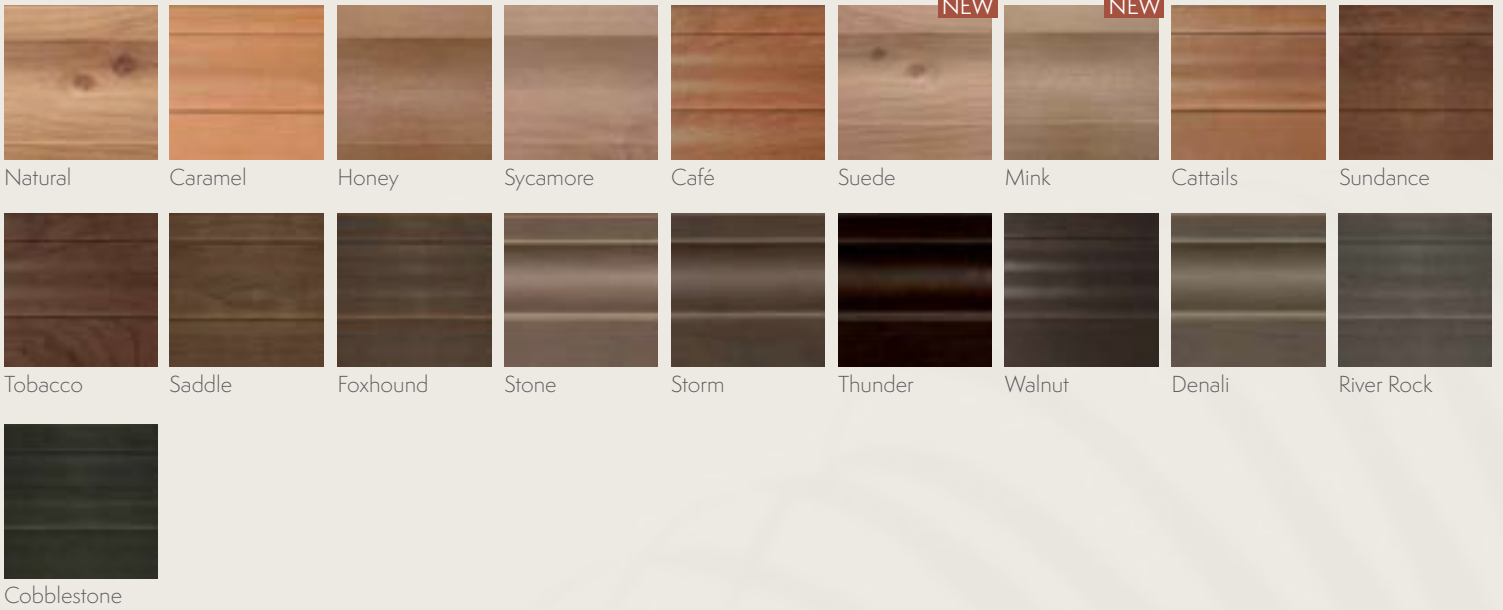

QUARTER SAWN & RIFT WHITE OAK

White Oak is generally light in color and the heartwood varies between light and dark brown. The grain is mainly straight with medium to coarse texture. Quarter Sawn shows the most figure with growth rings at a 60° to 90° angle. Rift shows less figure with growth rings at a 30° to 60° angle.

Not all species are available in all door styles. Check with your Executive Cabinetry dealer for availability.

MAPLE STAINS

WALNUT STAINS

WHITE OAK STAINS

CHERRY STAINS

ALDER STAINS

PAINT COLORS

GLAZE & ACCENT OPTIONS

SOLID COLOR OPTIONS

*Blanco

Cashmere
(SuperMatte Only)

*Basalto

*Anthracita

*Black

**Available in Gloss and SuperMatte*

HIGH GLOSS PATTERN OPTIONS