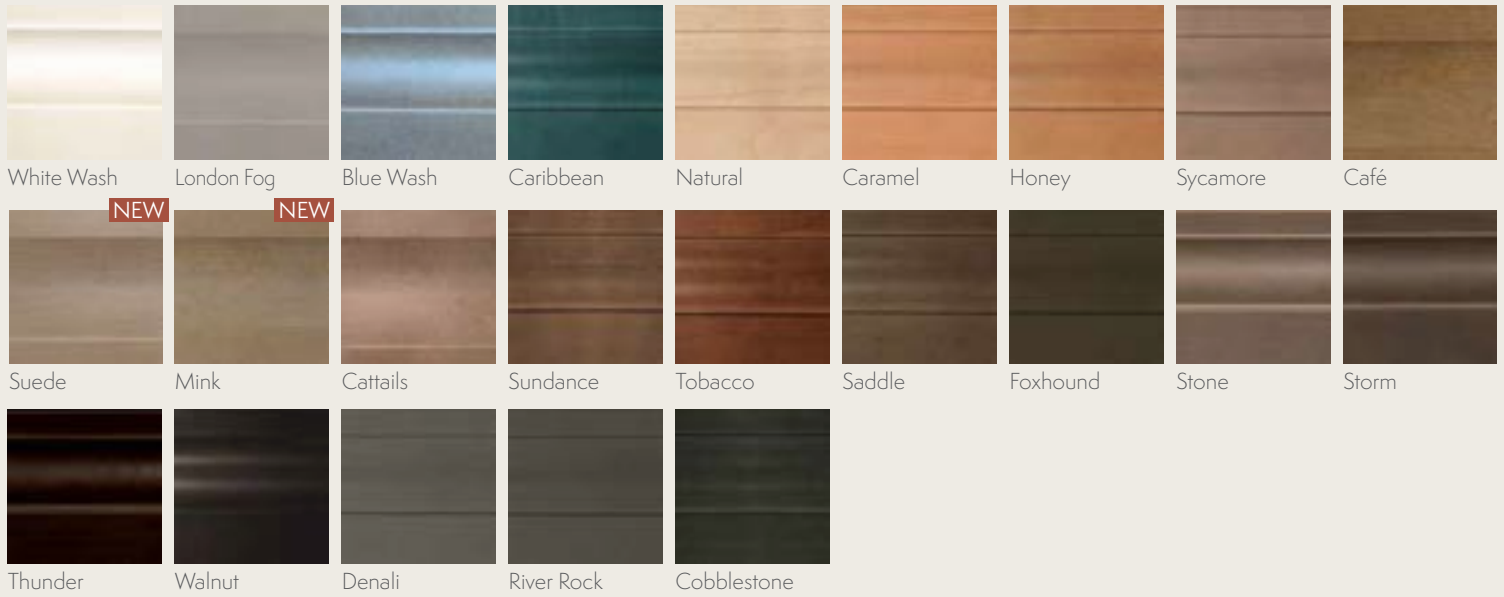

WALNUT

Walnut is a very warm species with colors that vary from light to dark chocolate brown with an occasional purplish cast and darker streaks. The wood develops a rich patina that grows more lustrous with age.

Not all species are available in all door styles. Check with your Executive Cabinetry dealer for availability.

MAPLE STAINS

WALNUT STAINS

WHITE OAK STAINS

CHERRY STAINS

ALDER STAINS

PAINT COLORS

GLAZE & ACCENT OPTIONS

SOLID COLOR OPTIONS

*Blanco

Cashmere
(SuperMatte Only)

*Basalto

*Anthracita

*Black

**Available in Gloss and SuperMatte*

HIGH GLOSS PATTERN OPTIONS