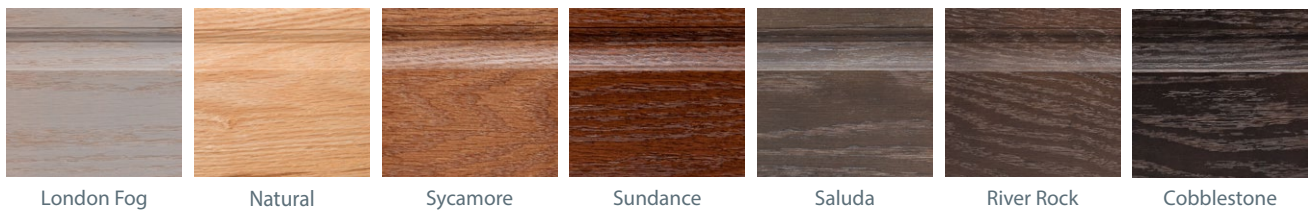

Sarasota 231
FP • SRRP • BP

Sarasota 300
FP • SRRP

Tatum
FP • SRRP • RP-B

All 5-piece doors shown with flat panel option

PANEL OPTIONS

5 panel options available

Shown in Delray

STAIN OPTIONS

WOOD SPECIES

STANDARD MAPLE STAIN OPTIONS

STANDARD CHERRY STAIN OPTIONS

STANDARD OAK STAIN OPTIONS

PAINT OPTIONS

GLAZE COLOR OPTIONS PEWTER › WHITE › CHOCOLATE › COFFEE

Line Glaze

Wiped Glaze

MILLENNIUM COLLECTION

Foil

Alabaster

Concrete

Folkstone

Gloss White

Licorice

Palomino

White

- Full Access
- Plywood Standard
- Grey or White Interior Option
- Dovetail Soft Close Standard
- Soft Close Hinge Standard
- 7 Foil Color Options

FOIL & PAINTED MDF DOOR STYLES

Painted MDF doors available in the Euro Collection