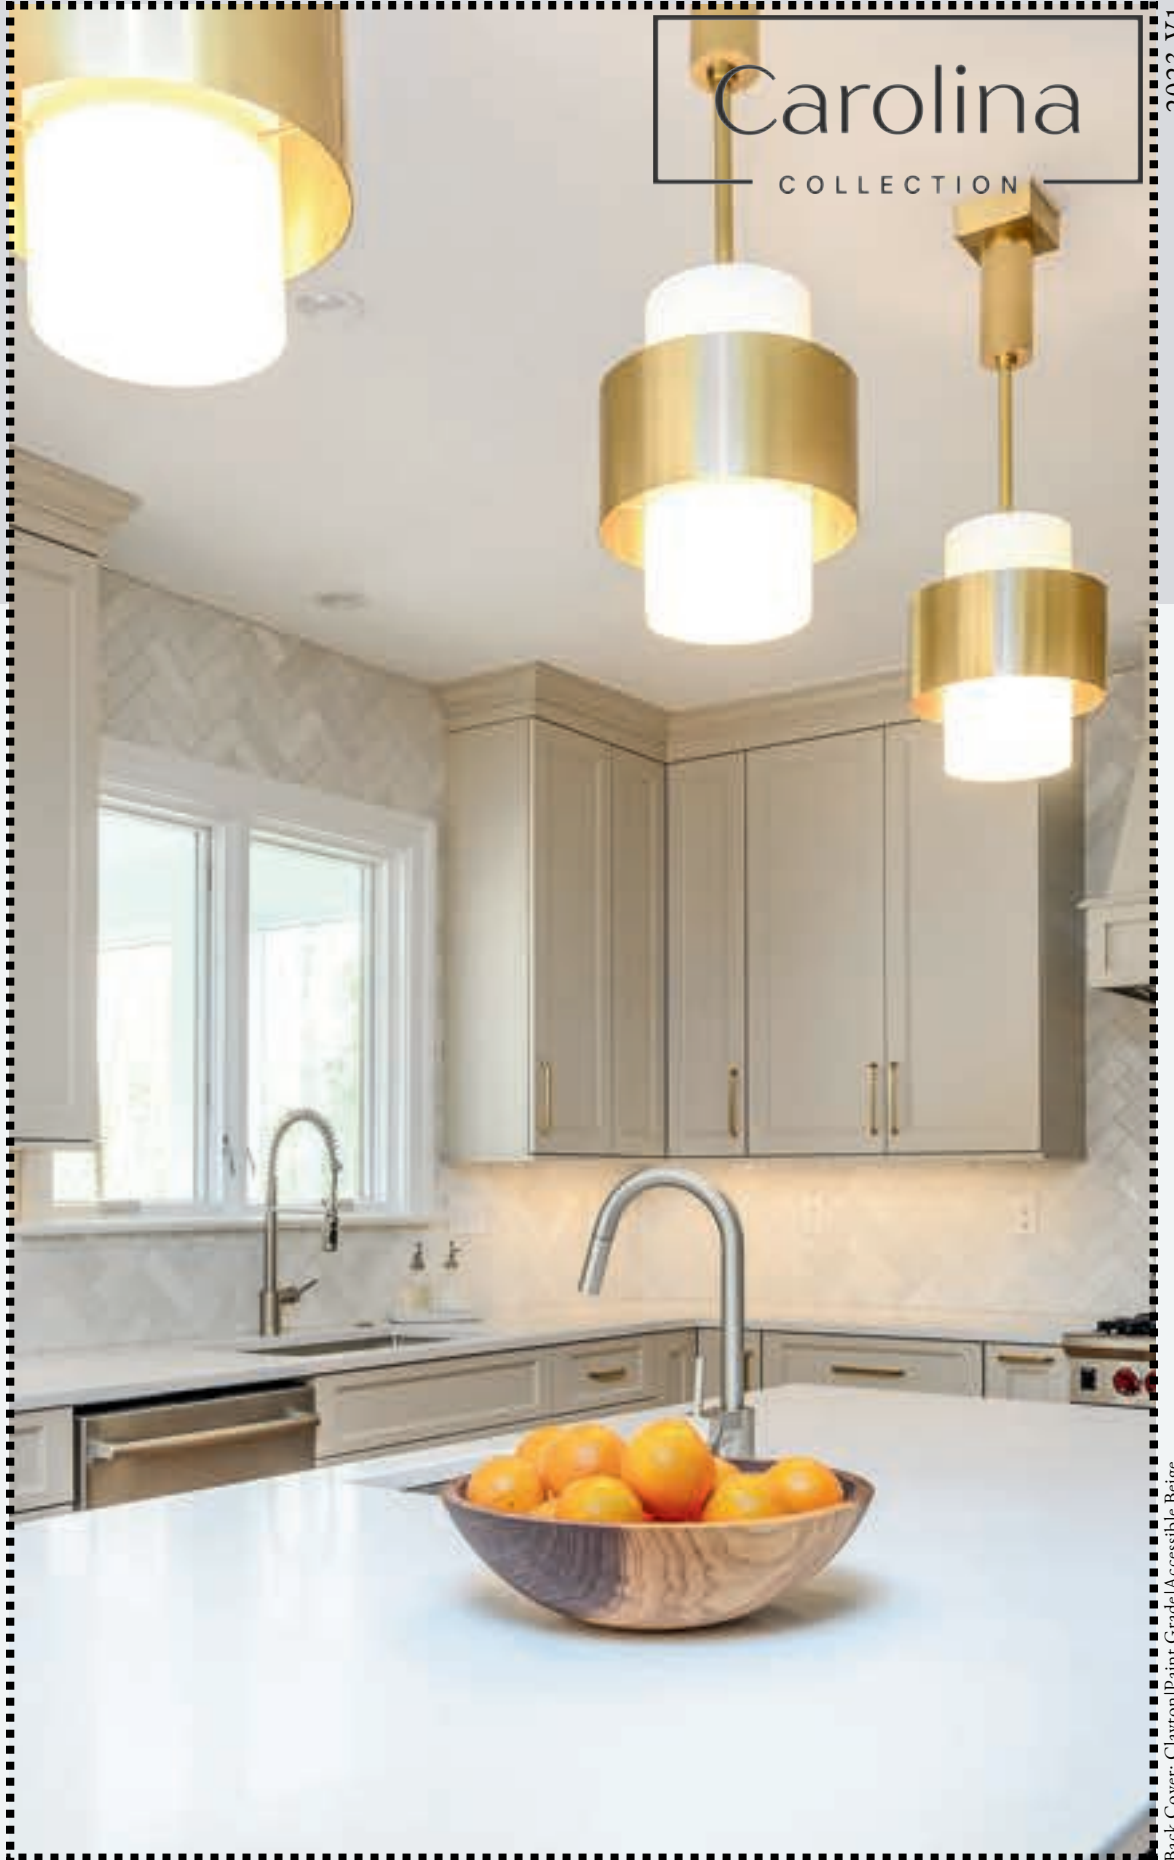

Scan me for more info!

www.wynnbroke.com/carolina-collection

2023_V1

Back Cover: Clayton|Paint Grade|Accessible Beige

Actual finishes and variations in wood species may differ from photography shown. See your dealer for product samples.